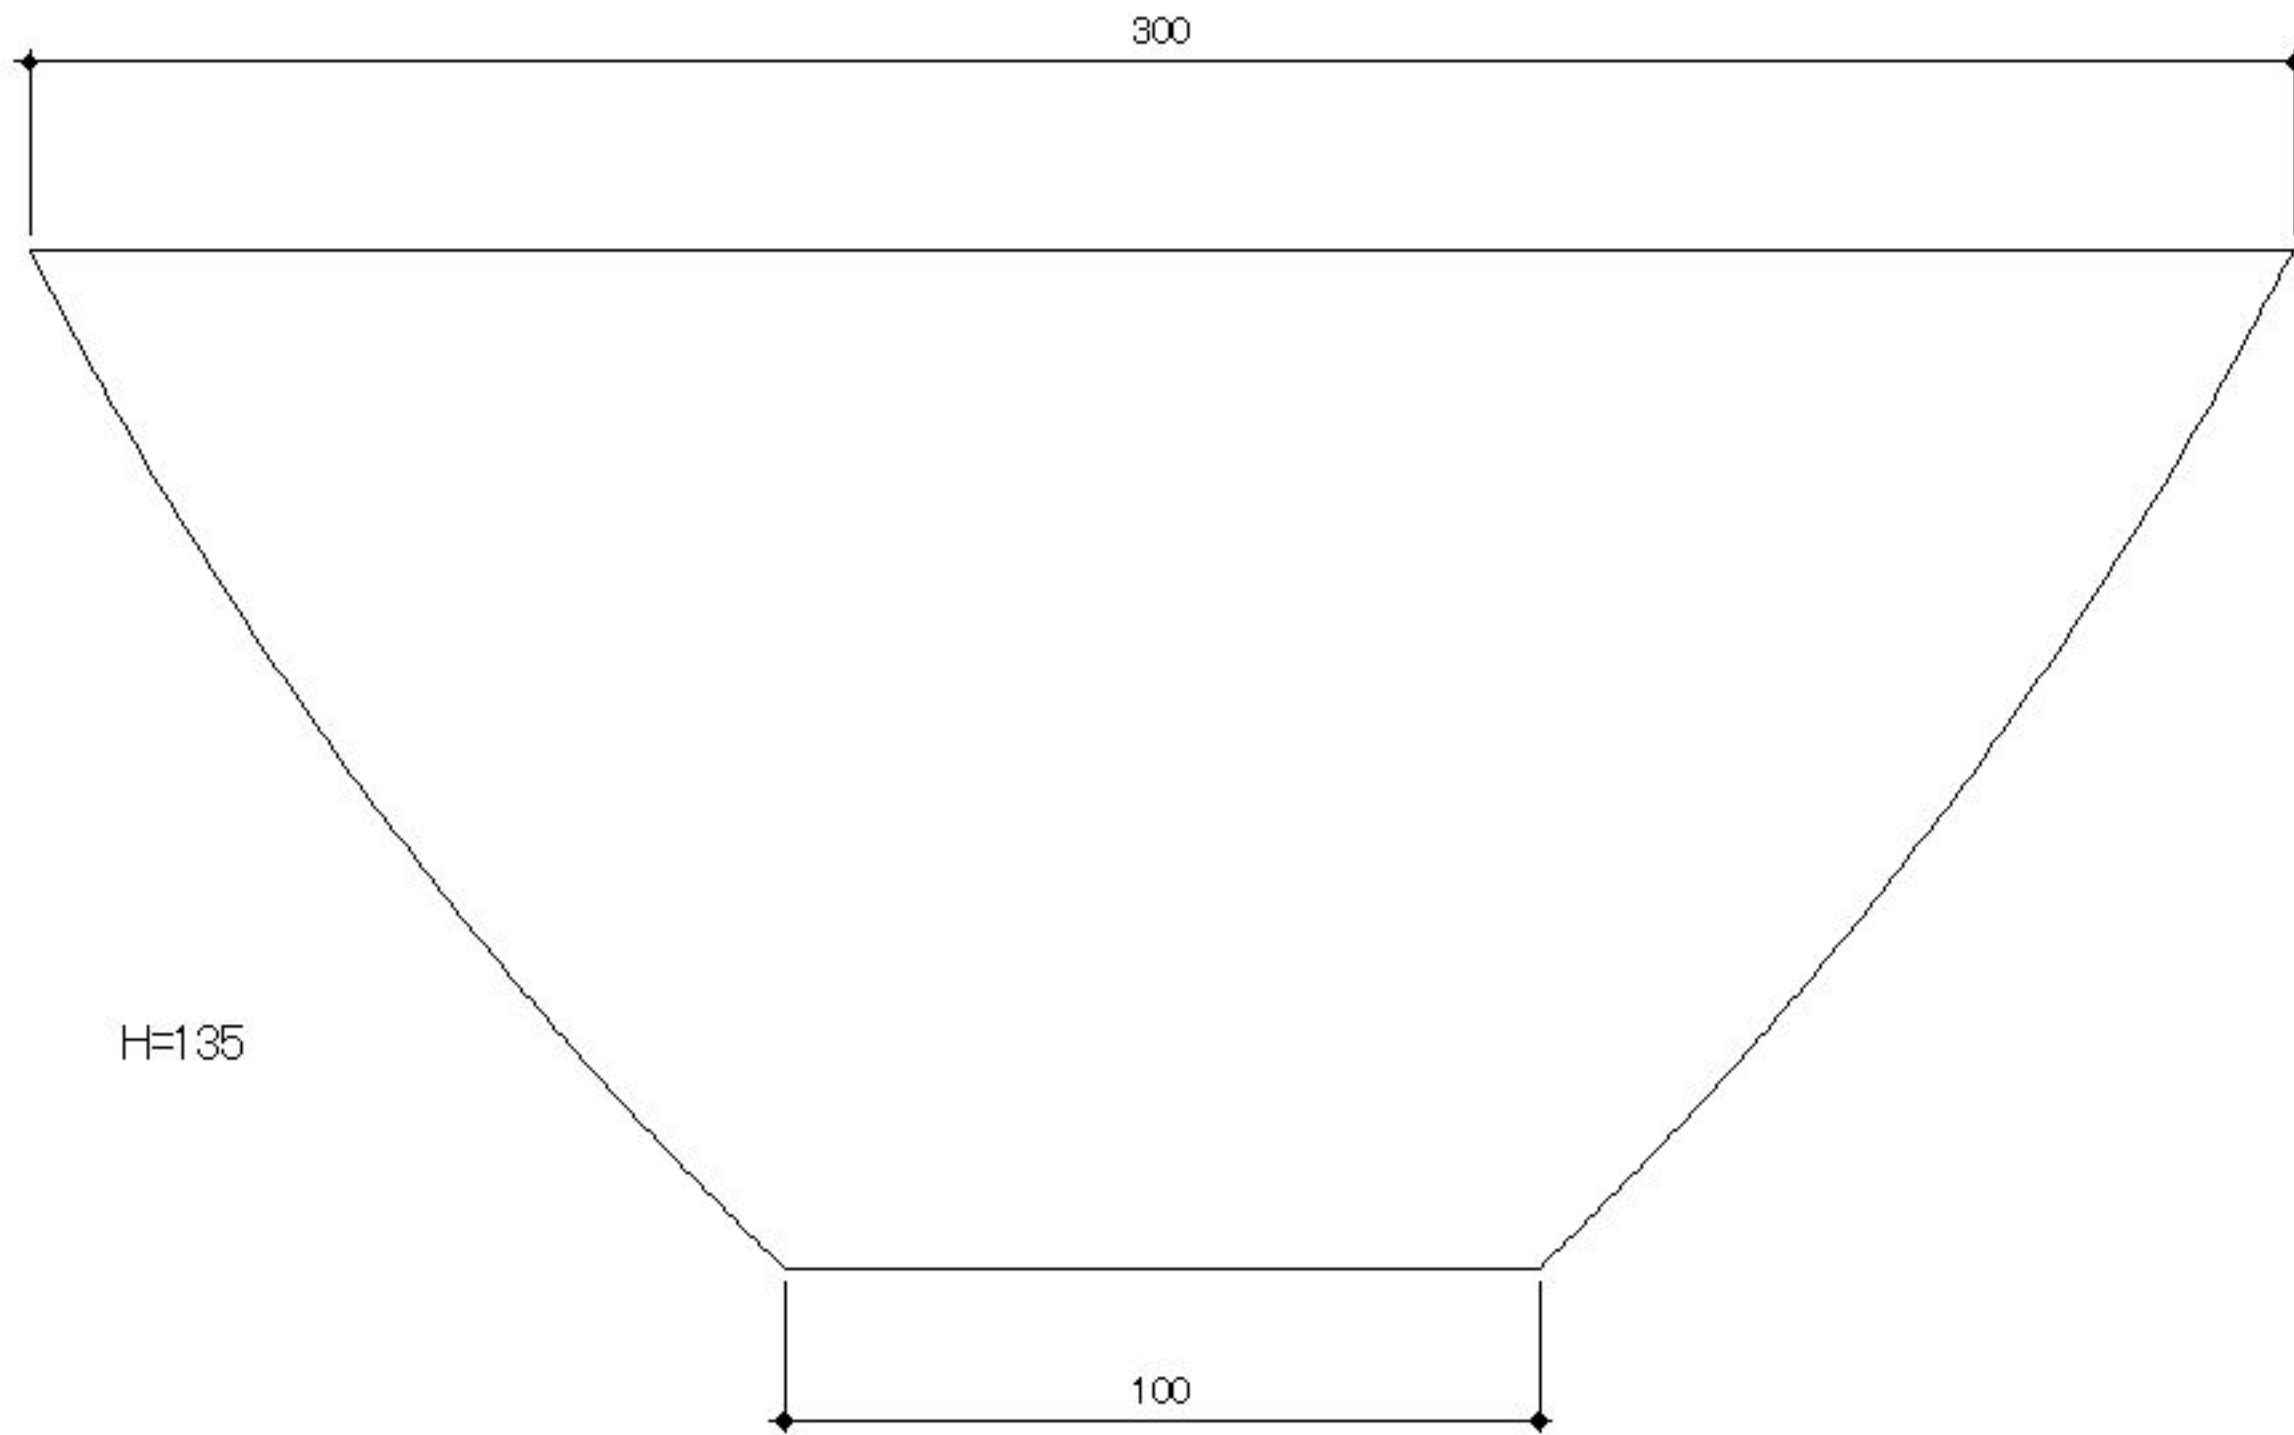

takumi

scale=1:1

**Y.collection**  
FURNITURE & INTERIOR DESIGN